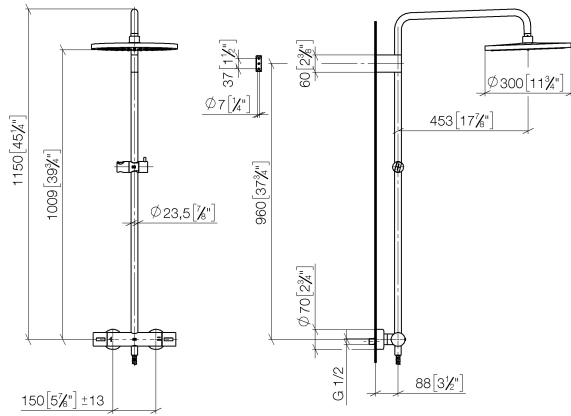

Individual components of this set

You need the following components for this set

1x 34 460 979-00

1x 28 018 979-00

ST 050 306 6979

Fits: IMO, LULU, TARA, LISSÉ, VAIA, META

- shower with fixed riser projection 453mm
- overhead shower: rain flow
- rain shower Ø 300 mm
- rain shower with anti-scale system
- max. rainshower flow 14 l/min
- Function from: 10 l/min
- rotary diverter with volume control and shut-off function
- slide-on rosettes Ø 70 mm
- height of fittings up to rain shower (bottom edge) 1009mm
- height of fittings up to top edge of elbow 1150mm
- gauge 150 mm - 13 mm
- metal shower hose 1750mm with integrated anti-twist protection
- 1/2" connection
- slide bar
- Pipe diameter 23.5 mm
- quick clearing

Required miscellaneous

	Hand shower - Chrome	28 018 979-00
--	-----------------------------	---------------

ST 050 306 6979

mm [inches]
1:10

Flow rate chart

Certificates

DVGW_DW-6509DN0123. Belgaqua_21-032-27_5. WRAS_2204013. LGA_38736.

ST 050 306 6979

Spare parts list

No.	Item Number	Name	Quantity used	Delivery time
1	04 12 05 091 00-00	shower	1	10
2	09 23 01 039 90	sieve	1	2
3	90 28 22 348 00-00	pipe	1	10
4	90 17 11 150 00-00	holder	1	10
5	90 28 22 349 00-00	pipe	1	10
6	04 17 01 250 00-00	connection	1	10
7	90 17 33 015 00-00	handle	2	10
8	90 14 20 026 00 90	seal	1	2
9	12 570 970-00	Slide unit - Chrome	1	10
10	28 322 970-00	Metal shower hose 1/2" x 3/8" x 1750 mm - Chrome	1	2

Showerpipe with shower thermostat - Chrome

IMO

ST 050 306 6979

- Three or five settings: COMPACT RAIN, COMPACT SOFT FLOW, COMPACT AQUAPRESSURE FLOW, max. flow rate 15 l/min (at 3 bar)
- with anti-scale system
- spray head Ø 100mm
- 1/2" connection
- WRAS 1704043
- Function from: 7 l/min