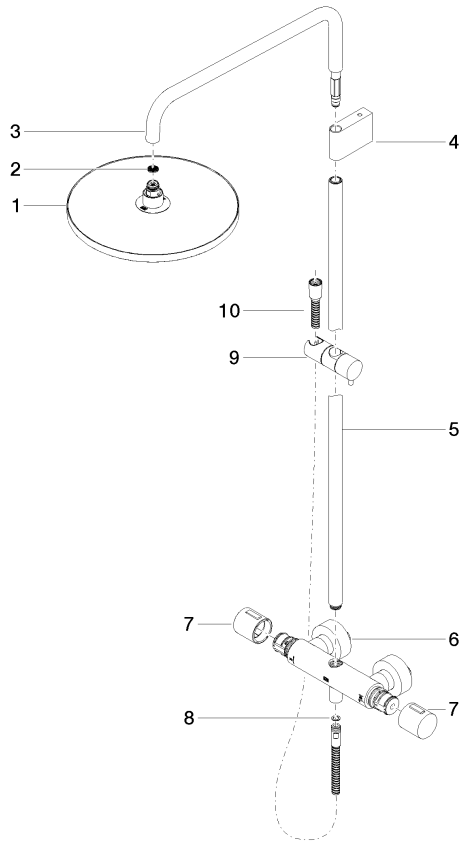

Individual components of this set

You need the following components for this set

1x 34 460 979-00

1x 28 018 979-00

ST 050 306 6979

Fits: IMO, LULU, TARA, LISSÉ, VAIA, META

- shower with fixed riser projection 453mm
- overhead shower: rain flow
- rain shower Ø 300 mm
- rain shower with anti-scale system
- max. rainshower flow 14 l/min
- Function from: 10 l/min
- rotary diverter with volume control and shut-off function
- slide-on rosettes Ø 70 mm
- height of fittings up to rain shower (bottom edge) 1009mm
- height of fittings up to top edge of elbow 1150mm
- gauge 150 mm - 13 mm
- metal shower hose 1750mm with integrated anti-twist protection
- 1/2" connection
- slide bar
- Pipe diameter 23.5 mm
- quick clearing

Required miscellaneous

	Hand shower - Chrome	28 018 979-00
--	-----------------------------	---------------

ST 050 306 6979

mm [inches]
1:10

Flow rate chart

Certificates

DVGW_DW-6509DN0123. Belgaqua_21-032-27_5. WRAS_2204013. LGA_38736.

ST 050 306 6979

Spare parts list

No.	Item Number	Name	Quantity used	Delivery time
1	04 12 05 091 00-00	shower	1	10
2	09 23 01 039 90	sieve	1	2
3	90 28 22 348 00-00	pipe	1	10
4	90 17 11 150 00-00	holder	1	10
5	90 28 22 349 00-00	pipe	1	10
6	04 17 01 250 00-00	connection	1	10
7	90 17 33 015 00-00	handle	2	10
8	90 14 20 026 00 90	seal	1	2
9	12 570 970-00	Slide unit - Chrome	1	10
10	28 322 970-00	Metal shower hose 1/2" x 3/8" x 1750 mm - Chrome	1	2

Showerpipe with shower thermostat - Chrome

IMO

ST 050 306 6979

- Three or five settings: COMPACT RAIN, COMPACT SOFT FLOW, COMPACT AQUAPRESSURE FLOW, max. flow rate 15 l/min (at 3 bar)
- with anti-scale system
- spray head Ø 100mm
- 1/2" connection
- WRAS 1704043
- Function from: 7 l/min