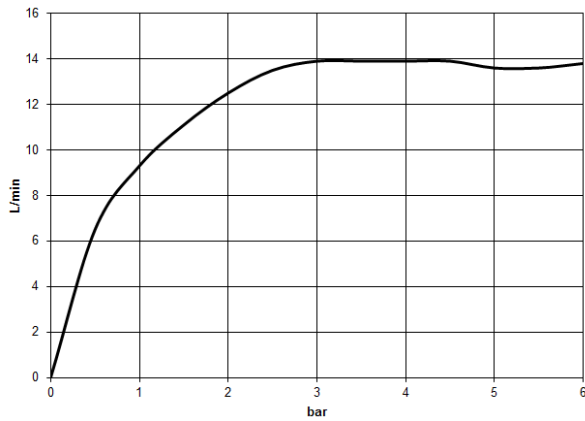

Required miscellaneous

	Hand shower - Chrome	28 018 979-00
--	-----------------------------	---------------

ST 050 306 6979

mm [inches]
1:10

Flow rate chart

Certificates

DVGW_DW-6509DN0123. Belgaqua_21-032-27_5. WRAS_2204013. LGA_38736.